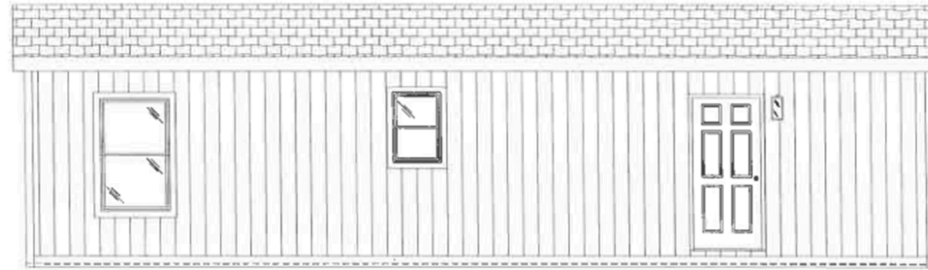

**THE COLUMBIA RIVER
SERIES**

**The Columbia River
1002**

14' x 40'

DIMENSIONS

533 sf

LIVING SPACE

1

BEDROOMS

1

BATHROOMS

OVERVIEW

13'4" Single Wide 1
Bedroom Home for
Sale

Heritage Home Center

(425) 353-5464

or **Request Firm Quote**

EMAIL US

02 FRONT ELEVATION

FRONT SIDEWALL

BACK SIDEWALL

*OPT FRONT ENDWALL
W/ 6' PORCH*

FRONT ENDWALL

BACK ENDWALL